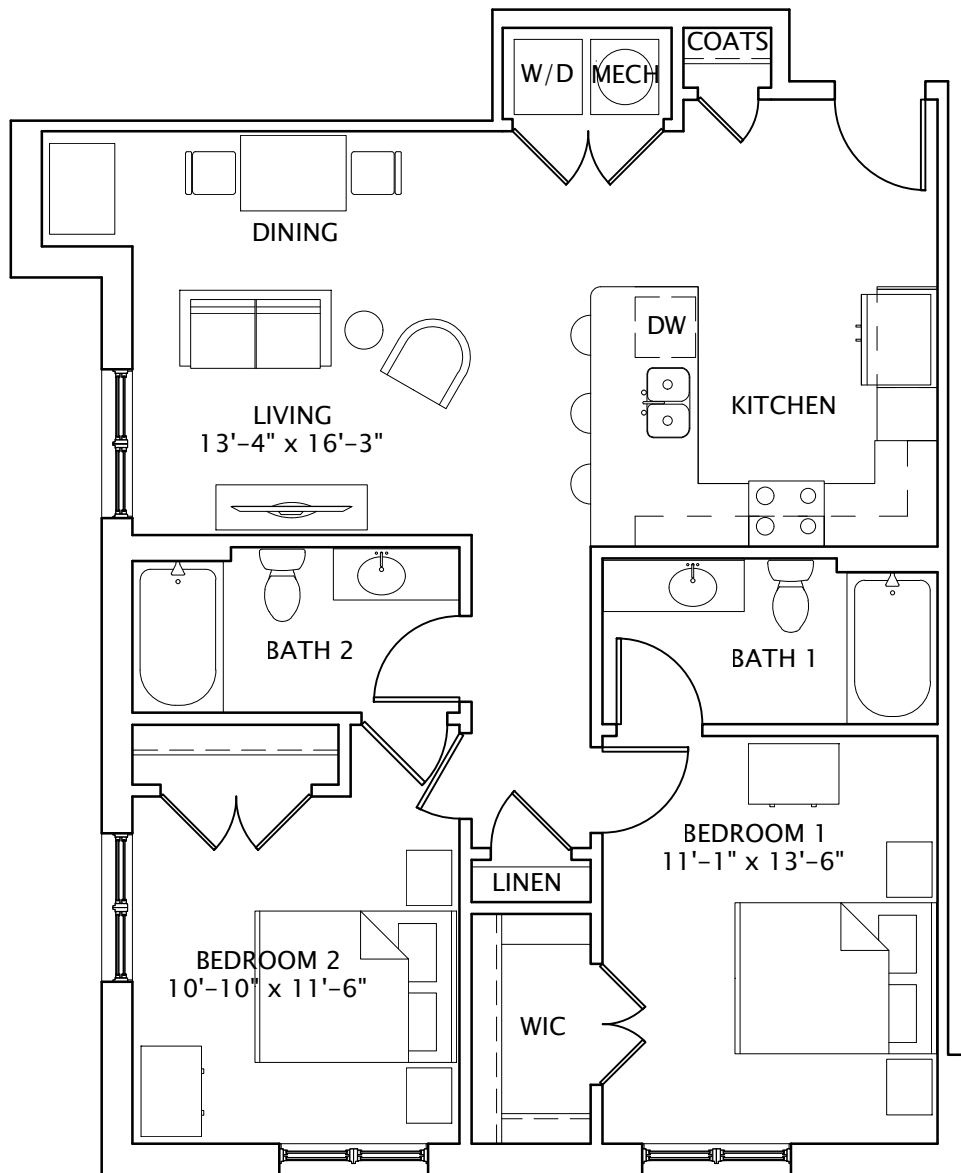

## Unit 2D

two bedroom, two bath

1,036 square feet

Leasing Information: Call Mary Vakos at  
(540) 805-5112  
7501 Graham Street  
Spotsylvania, VA 22553