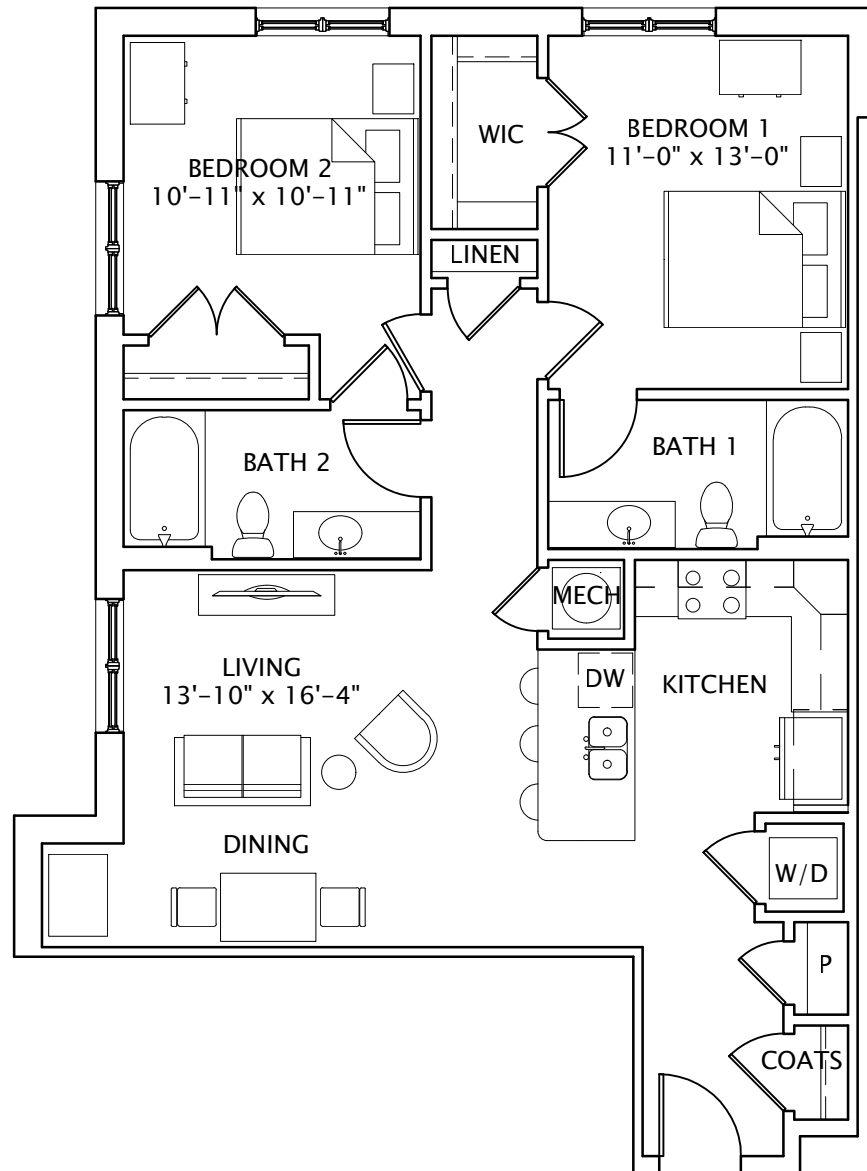

MERCHANTS SQUARE

R E S I D E N C E S

Unit 2C

two bedroom, two bath

1,054 square feet

Leasing Information: Call Mary Vakos at
(540) 805-5112
7501 Graham Street
Spotsylvania, VA 22553