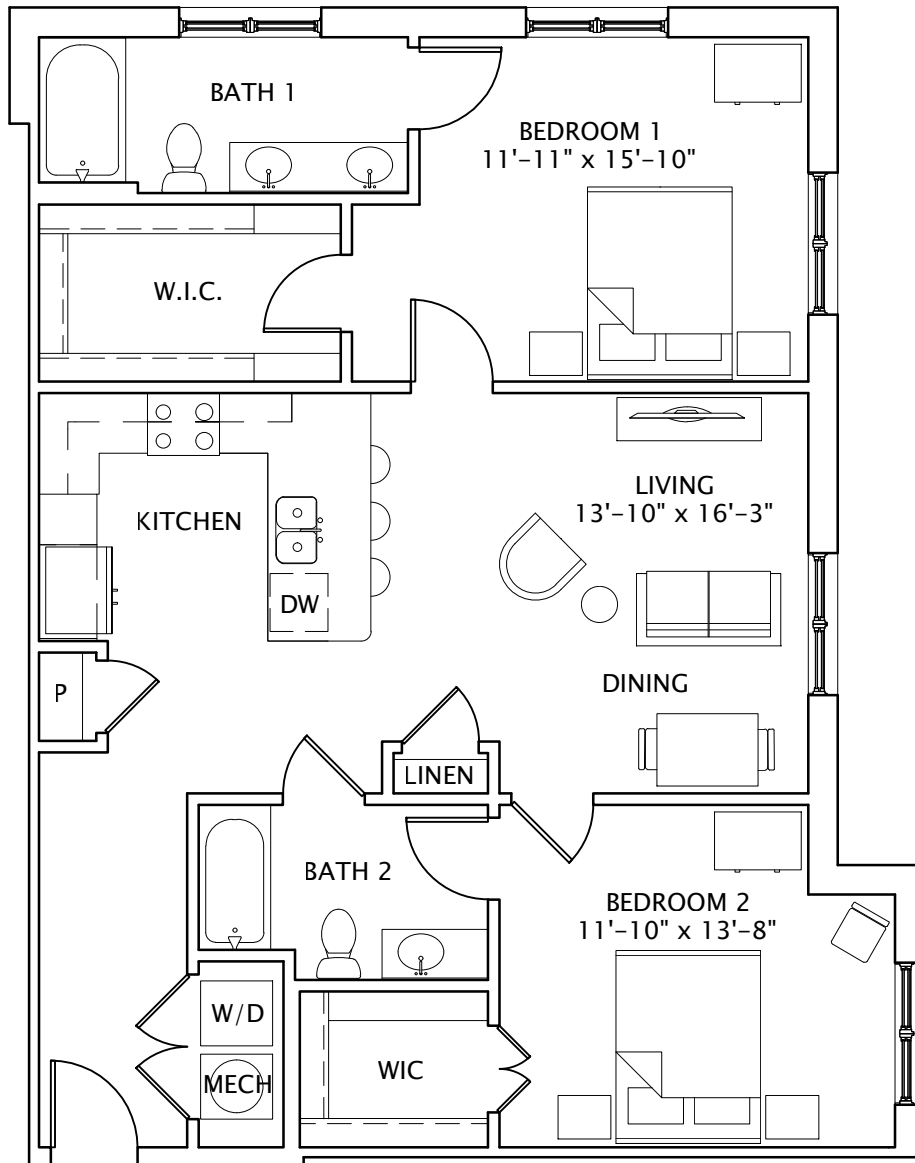

MERCHANTS SQUARE

R E S I D E N C E S

Unit 2B

two bedroom, two bath

1,149 square feet

Leasing Information: Call Mary Vakos at
(540) 805-5112
7501 Graham Street
Spotsylvania, VA 22553