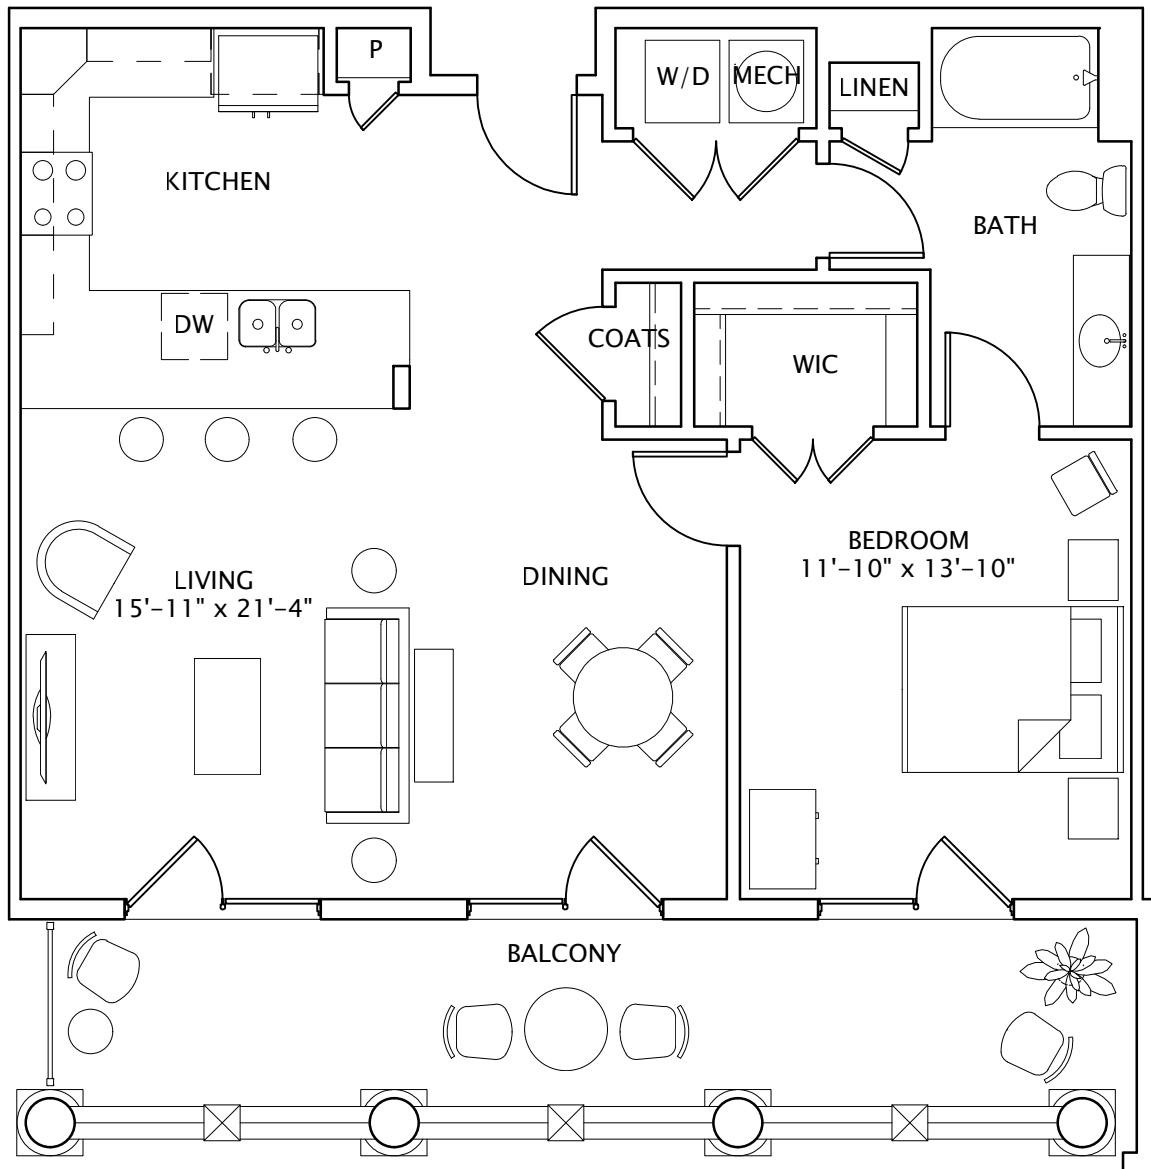

## Unit 1E

one bedroom, one bath

929 square feet

Leasing Information: Call Mary Vakos at  
(540) 805-5112  
7501 Graham Street  
Spotsylvania, VA 22553