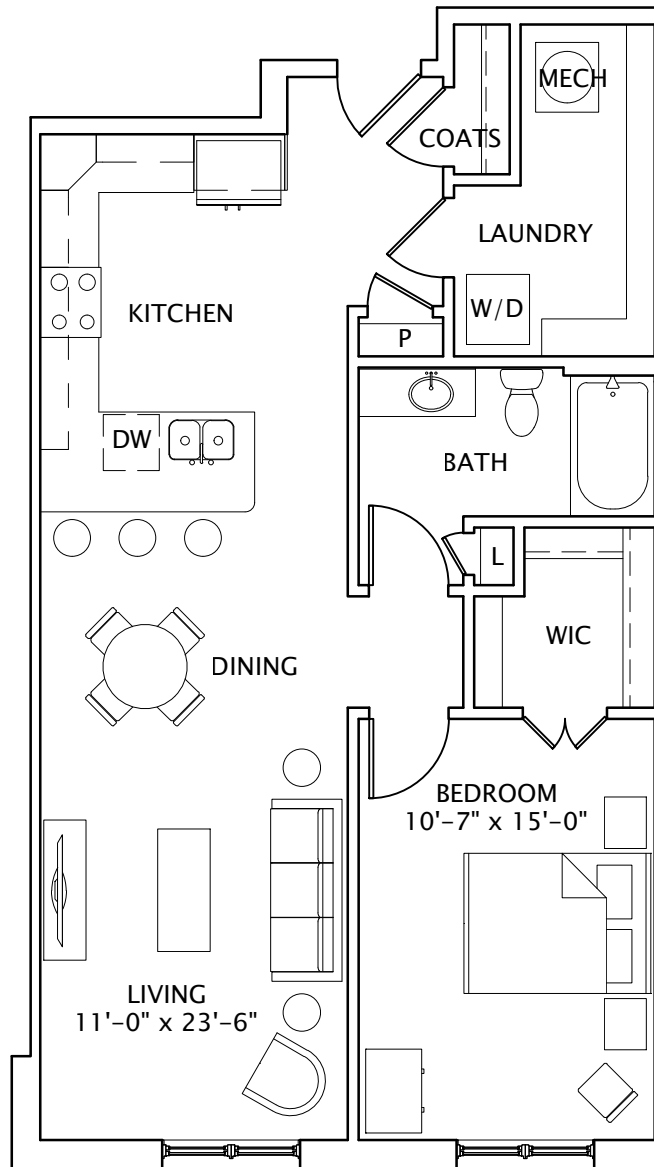

MERCHANTS SQUARE

R E S I D E N C E S

Unit 1C

one bedroom, one bath

893 square feet

Leasing Information: Call Mary Vakos at
(540) 805-5112
7501 Graham Street
Spotsylvania, VA 22553