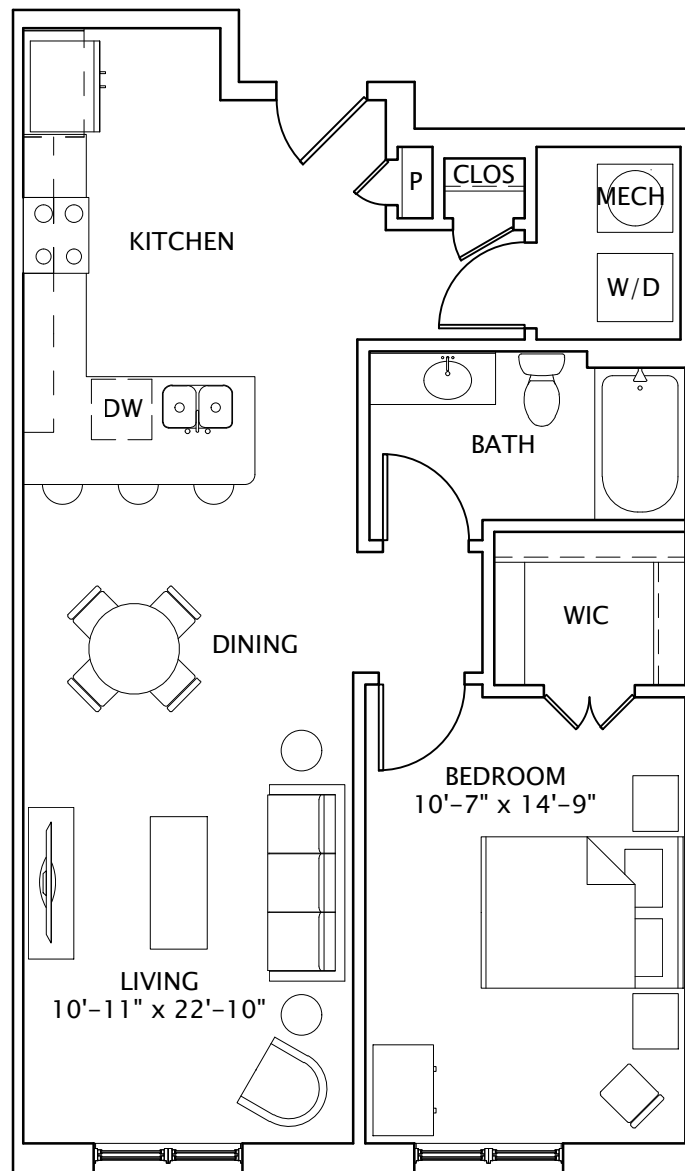

## Unit 1B

one bedroom, one bath

817 square feet

Leasing Information: Call Mary Vakos at  
(540) 805-5112  
7501 Graham Street  
Spotsylvania, VA 22553