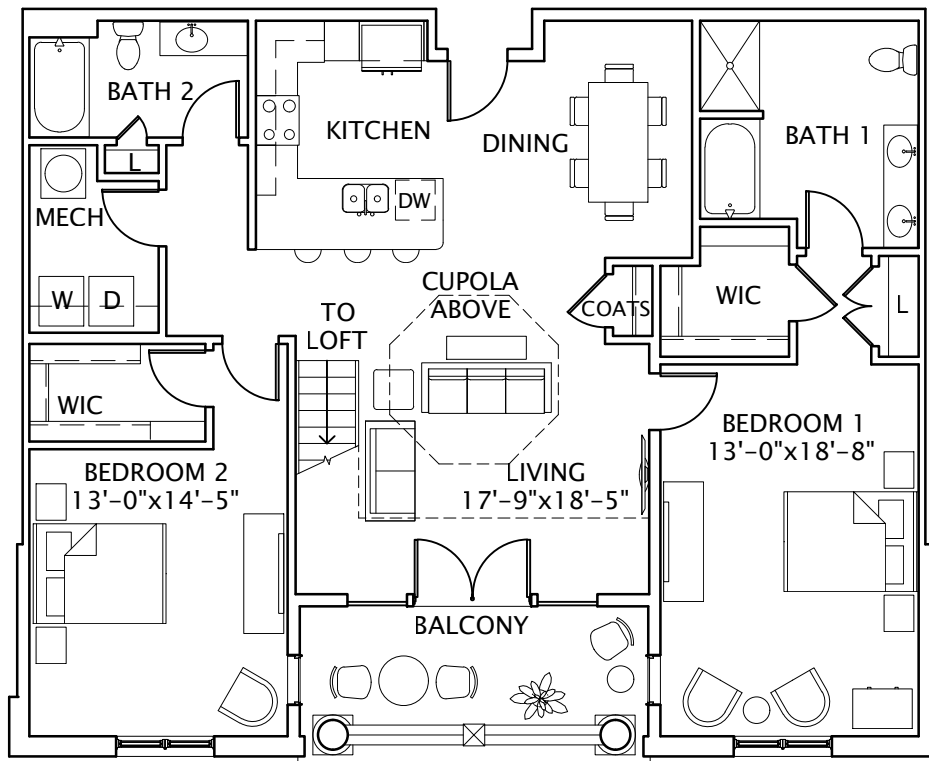

MERCHANTS SQUARE

R E S I D E N C E S

Unit 2N

two bedroom, two and one half bath

1,761 square feet

Leasing Information: Call Mary Vakos at
(540) 805-5112
7501 Graham Street
Spotsylvania, VA 22553