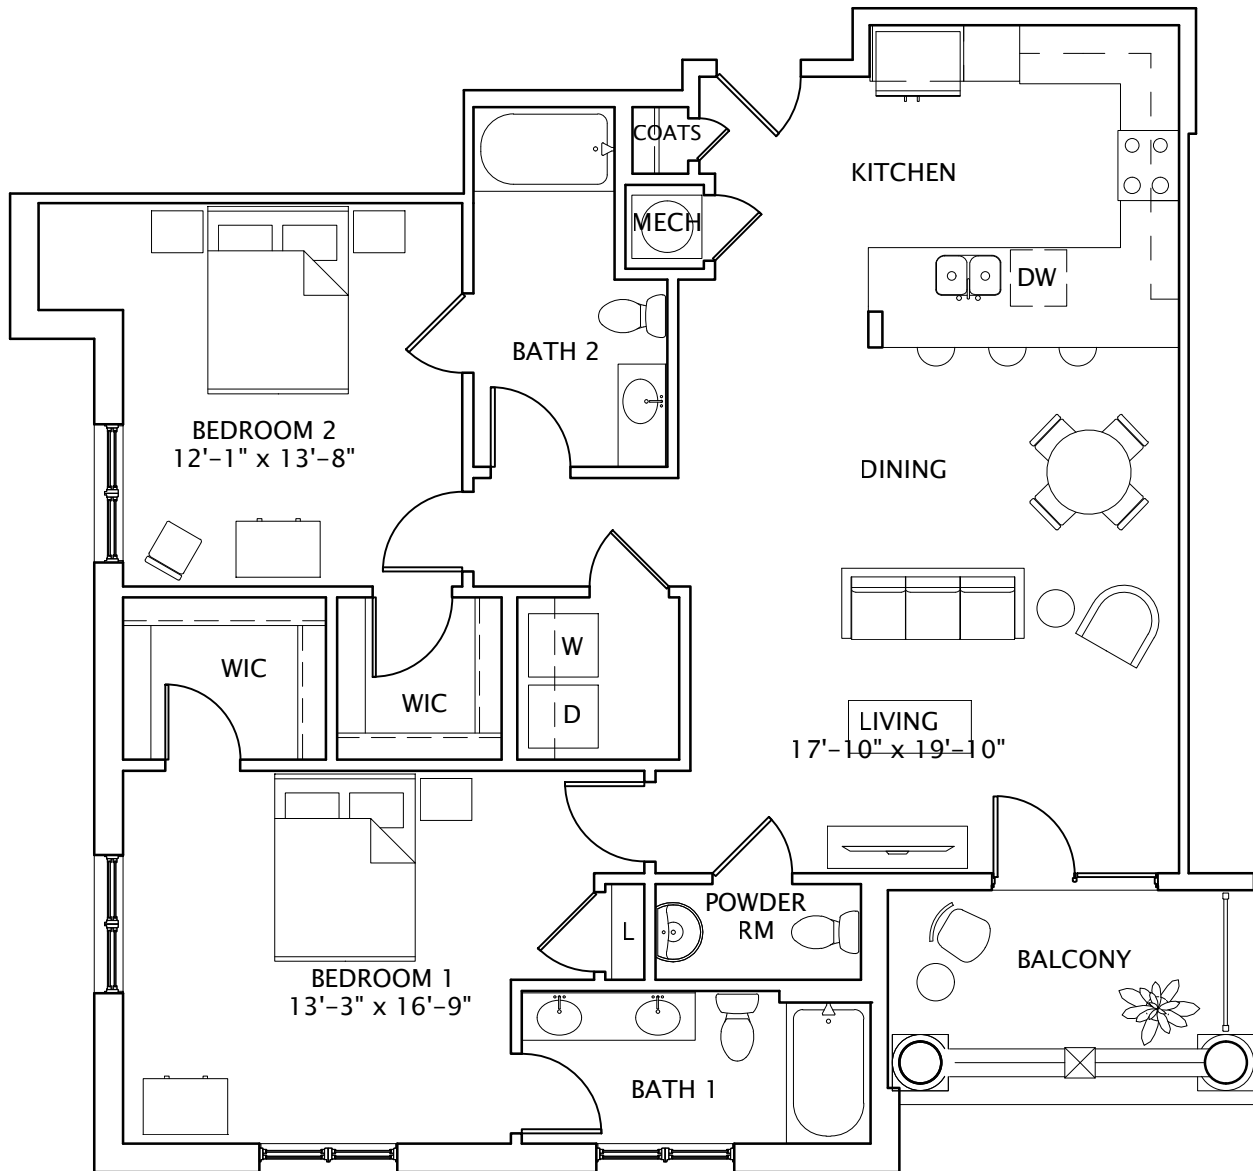

MERCHANTS SQUARE

R E S I D E N C E S

Unit 2K

two bedroom, two and one half bath

1,404 square feet

Leasing Information: Call Mary Vakos at
(540) 805-5112
7501 Graham Street
Spotsylvania, VA 22553