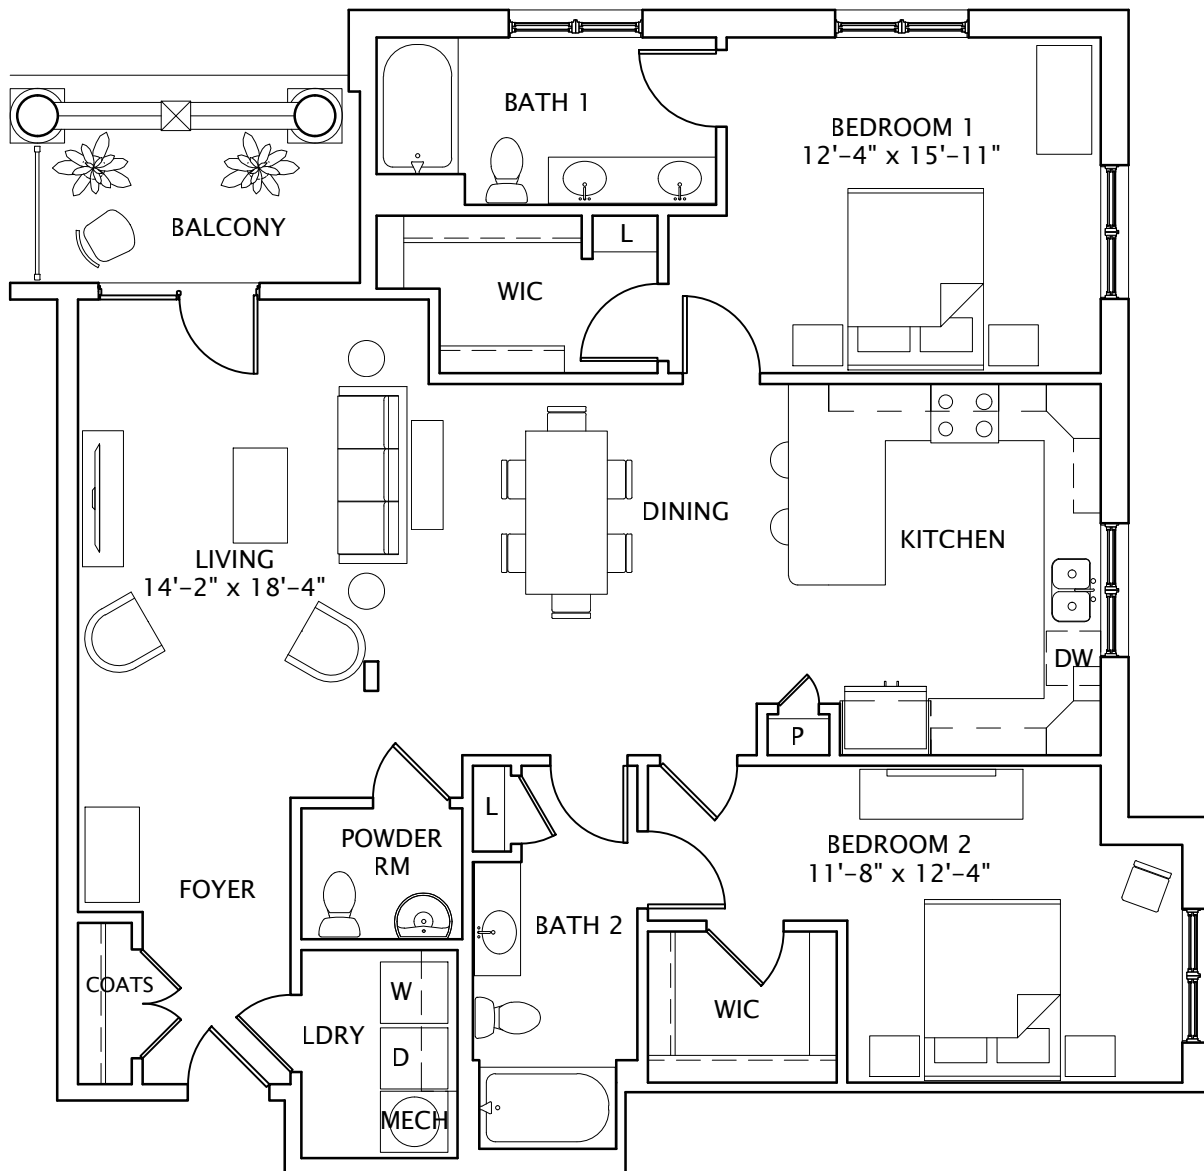

MERCHANTS SQUARE

R E S I D E N C E S

Unit 2G

two bedroom, two and one half bath

1,514 square feet

Leasing Information: Call Mary Vakos at
(540) 805-5112
7501 Graham Street
Spotsylvania, VA 22553