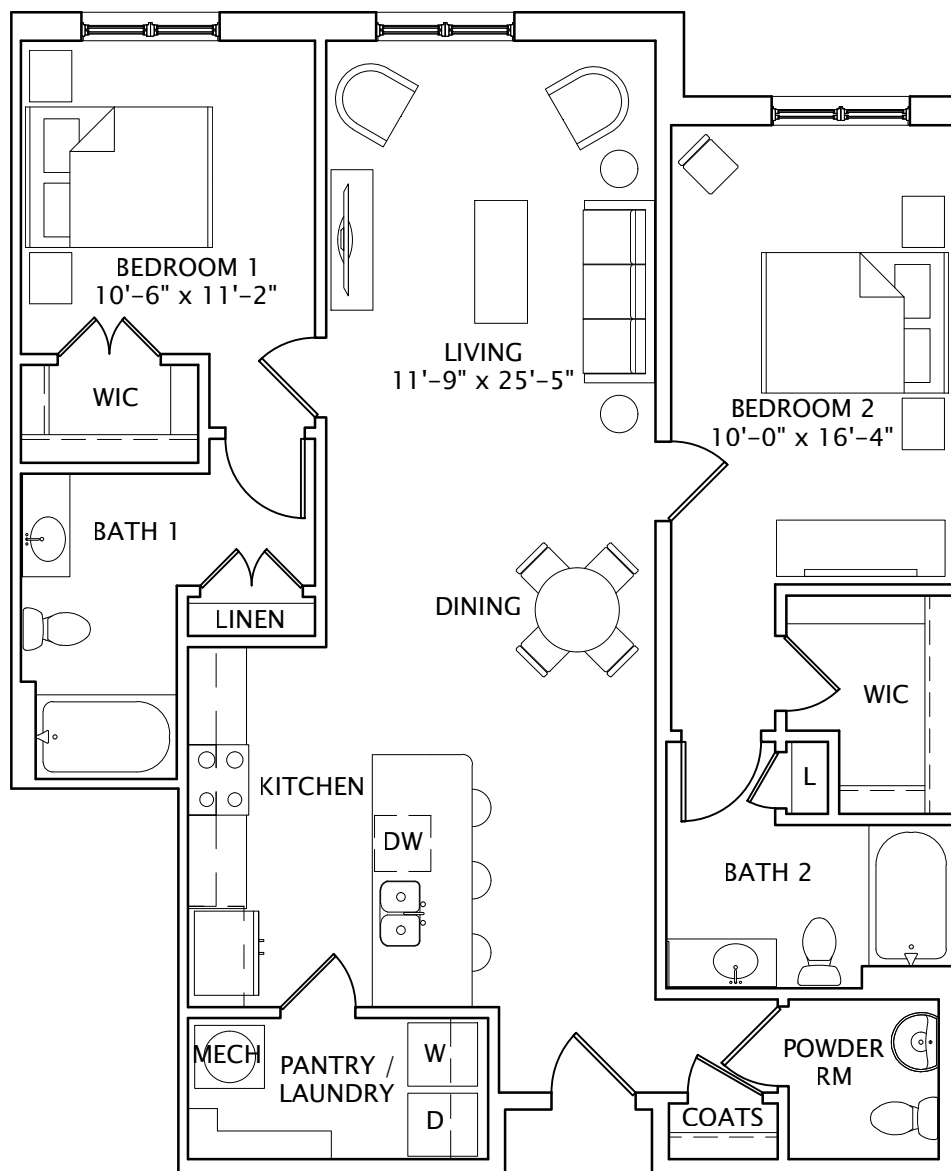

## Unit 2F

two bedroom, two and one half bath

1,280 square feet

Leasing Information: Call Mary Vakos at  
(540) 805-5112  
7501 Graham Street  
Spotsylvania, VA 22553