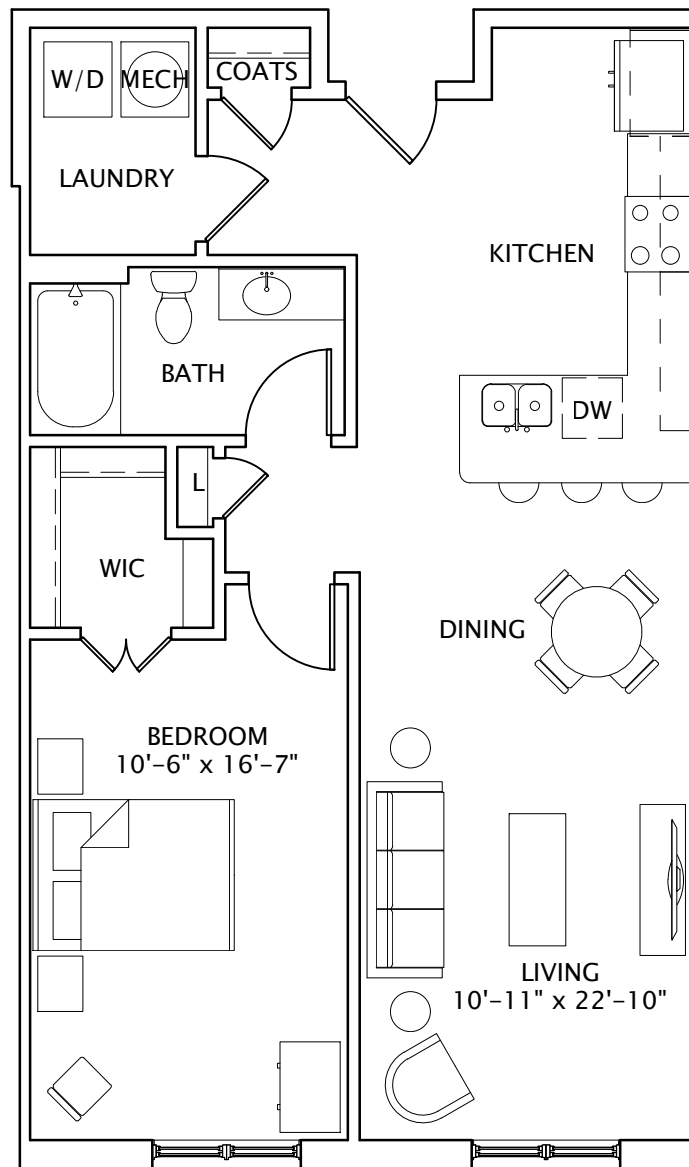

MERCHANTS SQUARE

R E S I D E N C E S

Unit 1A

one bedroom, one bath

857 square feet

Leasing Information: Call Mary Vakos at
(540) 805-5112
7501 Graham Street
Spotsylvania, VA 22553