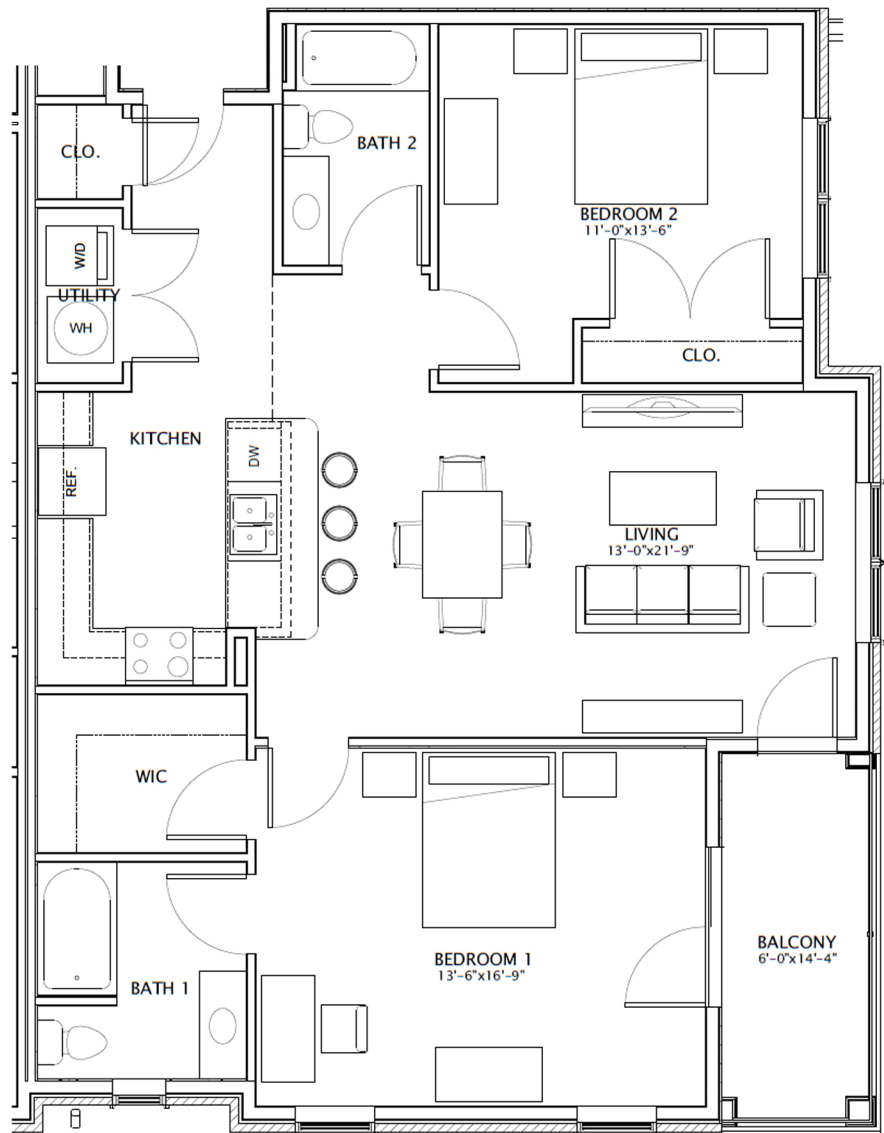

MERCHANTS SQUARE

R E S I D E N C E S

UNIT A2

two bedroom
1,206–1,229 square feet

Leasing Information:
(540) 805-5112