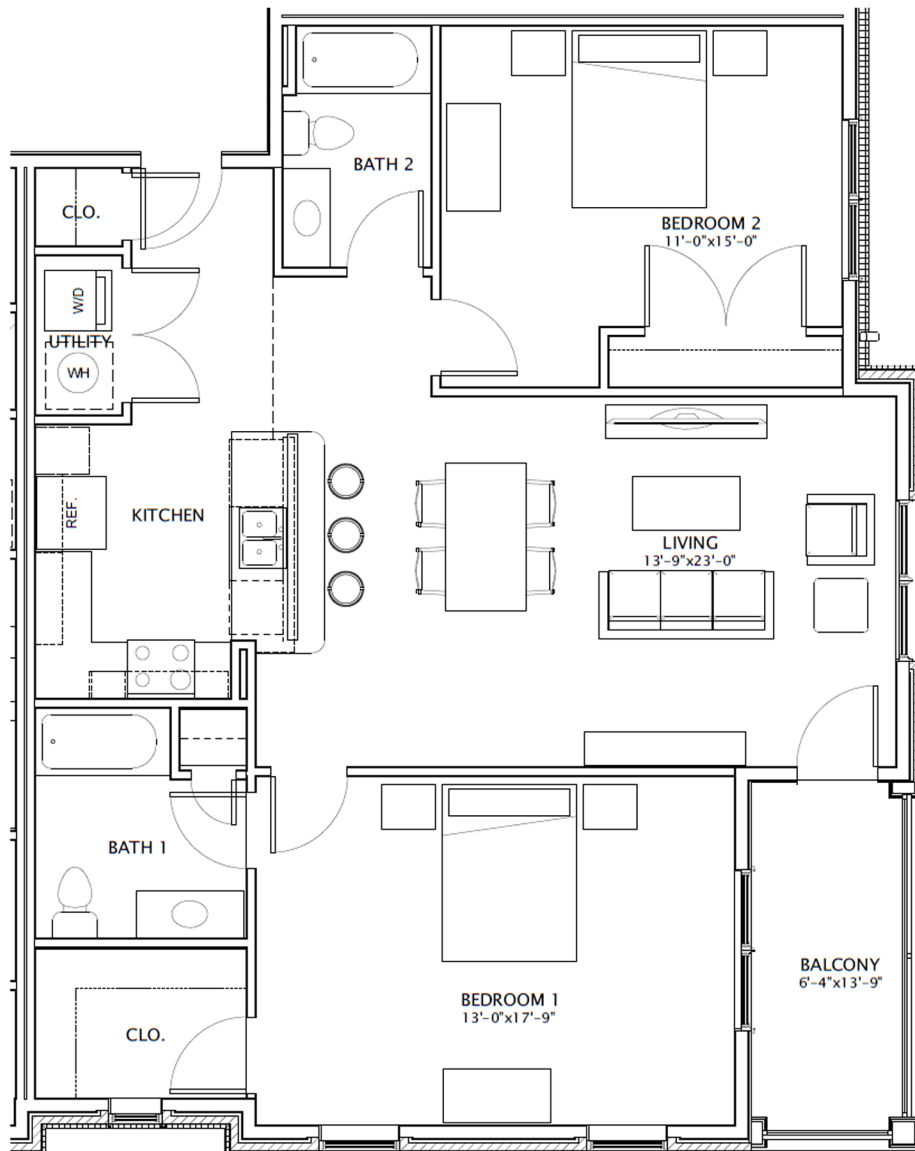

MERCHANTS SQUARE

R E S I D E N C E S

MODEL E2

two bedroom
1,239 square feet

Leasing Information:
(540) 805-5112